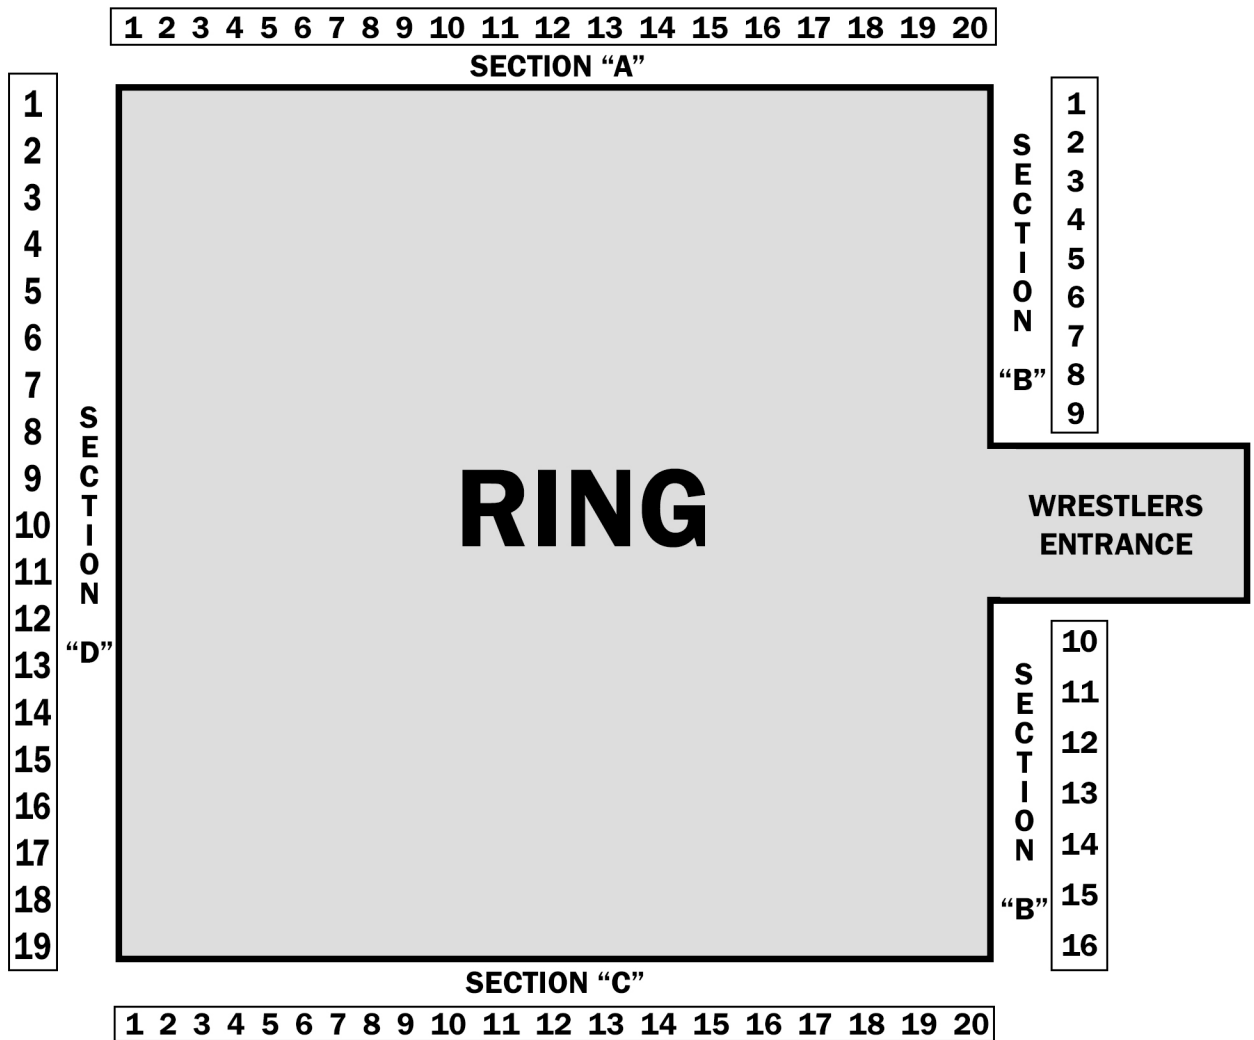

# BREW CITY WRESTLING

## ELKS LODGE 400 RINGSIDE SEATING CHART